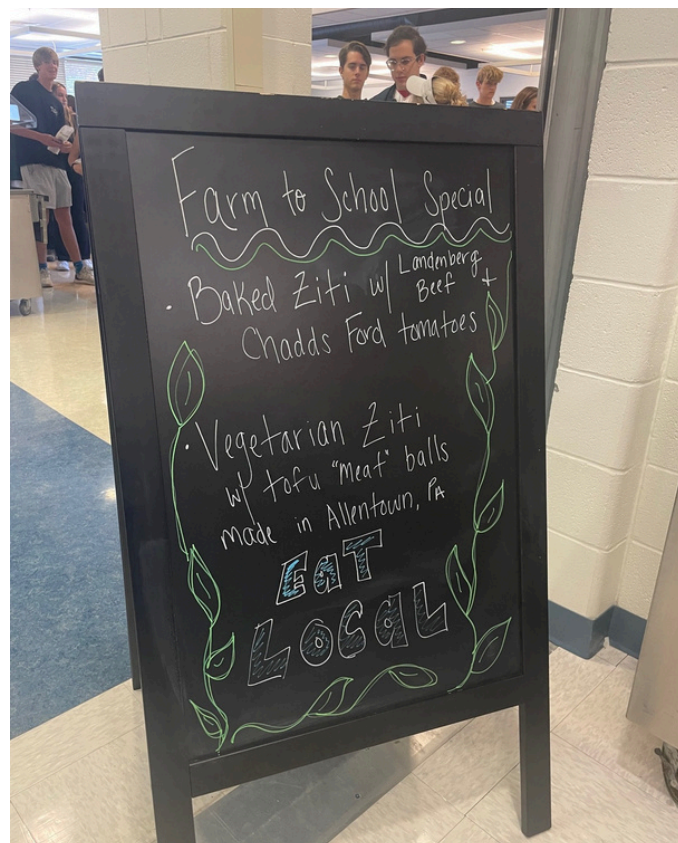

Find more farm to school success stories:

pafarmtoschool.org/news/success-stories

**PENNSYLVANIA
FARM TO SCHOOL
NETWORK**